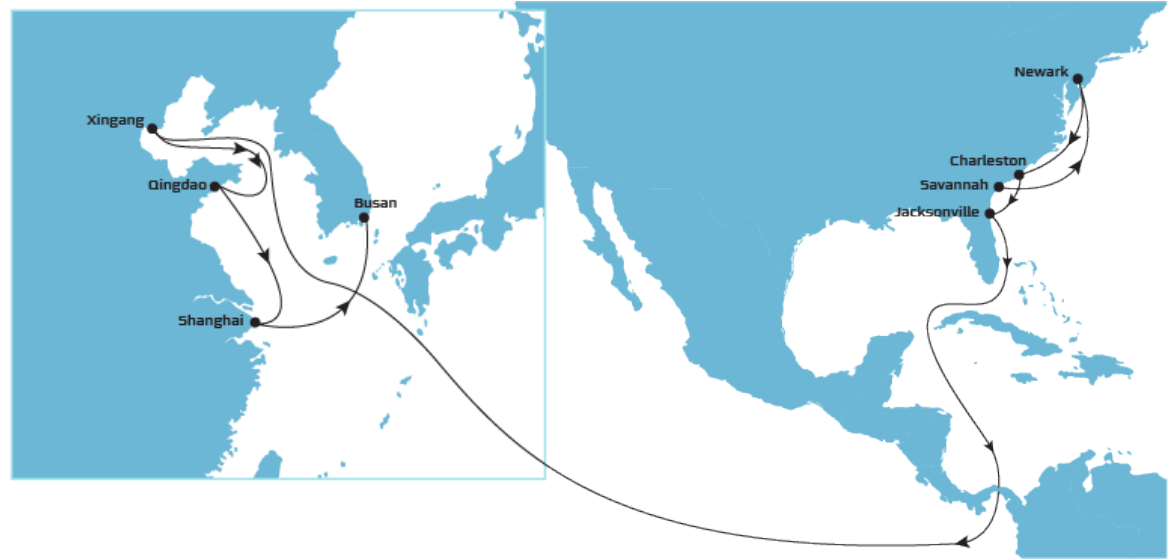

# TP10 EASTBOUND

## SERVICE HIGHLIGHTS

- Best in class product from East & North China and Busan to South Atlantic
- The only service offering direct coverage from Xingang to U.S. East Coast.
- Fastest coverage from Asia to Jacksonville, FL
- Competitive transit time from North & East China to Newark

From	Dept\Arr	SAVANNAH, United States SAT	NEWARK, United States TUE	CHARLESTON, United States SAT	JACKSONVILLE, United States SUN
XINGANG, China	FRI	29	32	35	36
QINGDAO, China	SUN	27	30	34	35
SHANGHAI, China	TUE	25	28	31	32
BUSAN, South Korea	THU	23	26	30	31

## SERVICE HIGHLIGHTS

- Competitive product from South Atlantic and Florida to East & North China and Busan
- The only service offering direct coverage from U.S. East Coast to Xingang
- Fastest coverage from Jacksonville, FL to Shanghai, Qingdao and Xingang