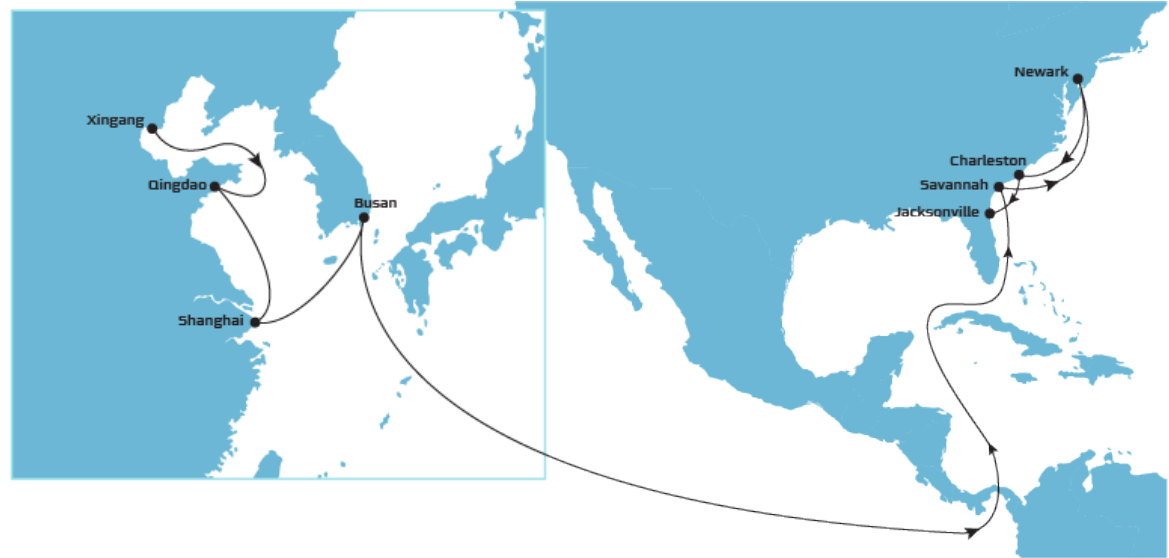

# TP10 EASTBOUND

## SERVICE HIGHLIGHTS

- Best in class product from East & North China and Busan to South Atlantic
- The only service offering direct coverage from Xingang to U.S. East Coast.
- Fastest coverage from Asia to Jacksonville, FL
- Competitive transit time from North & East China to Newark

From	Dept\Arr	SAVANNAH, United States SAT	NEWARK, United States TUE	CHARLESTON, United States SAT	JACKSONVILLE, United States SUN
XINGANG, China	FRI	29	32	35	36
QINGDAO, China	SUN	27	30	34	35
SHANGHAI, China	TUE	25	28	31	32
BUSAN, South Korea	THU	23	26	30	31

## SERVICE HIGHLIGHTS

- Competitive product from South Atlantic and Florida to East & North China and Busan
- The only service offering direct coverage from U.S. East Coast to Xingang
- Fastest coverage from Jacksonville, FL to Shanghai, Qingdao and Xingang